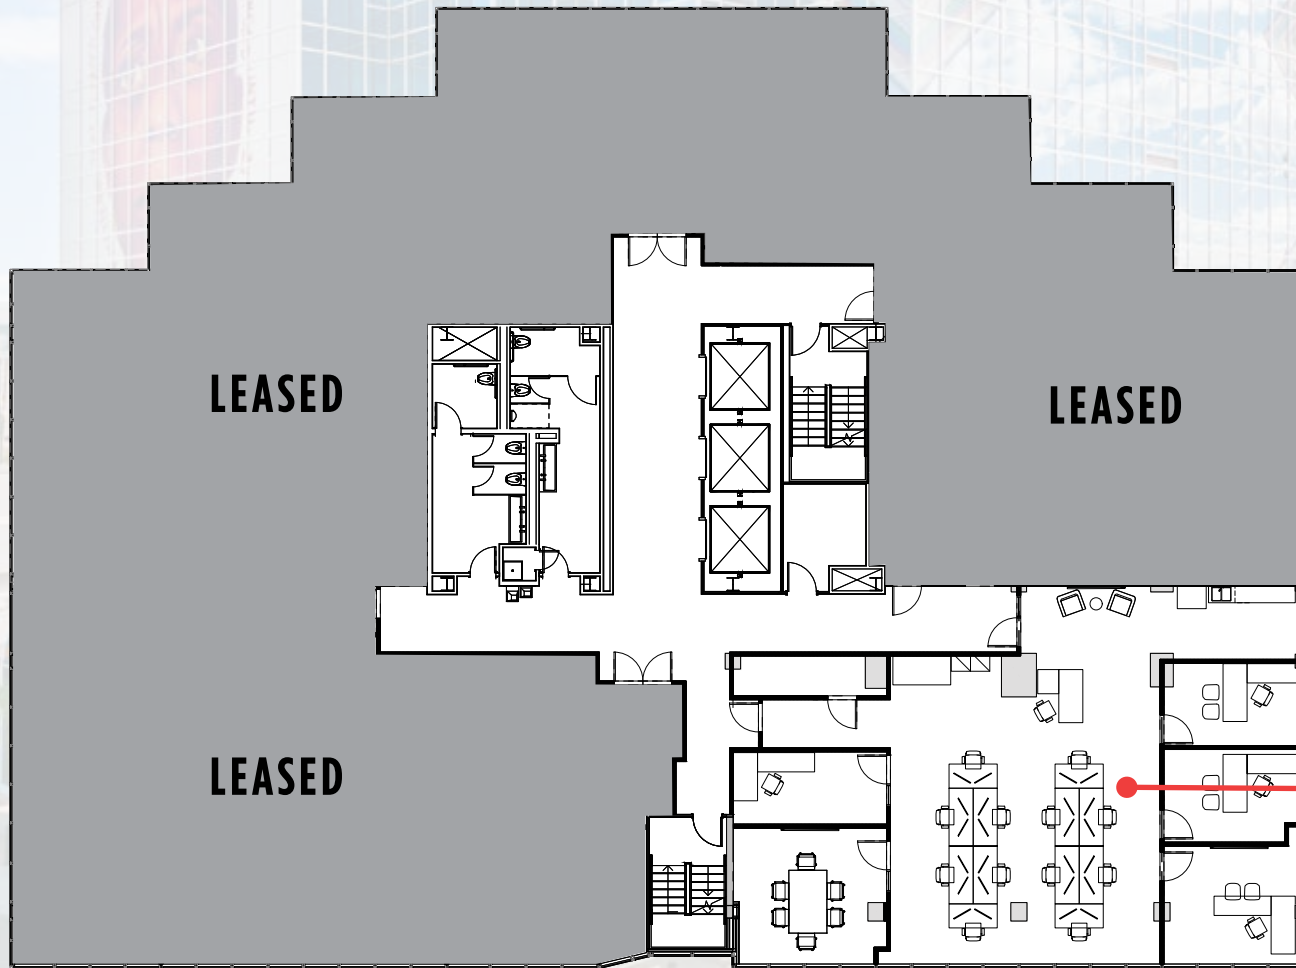

SUITE 801
±2,580 RSF
SPEC SUITE

FOR MORE INFORMATION CONTACT:

JERRY ROBERTS
+1 602 229 5829
jerry.roberts@cushwake.com

PAT BOYLE
+1 602 229 5828
pat.boyle@cushwake.com

TRUE NORTH
STUDIO

CUSHMAN & WAKEFIELD