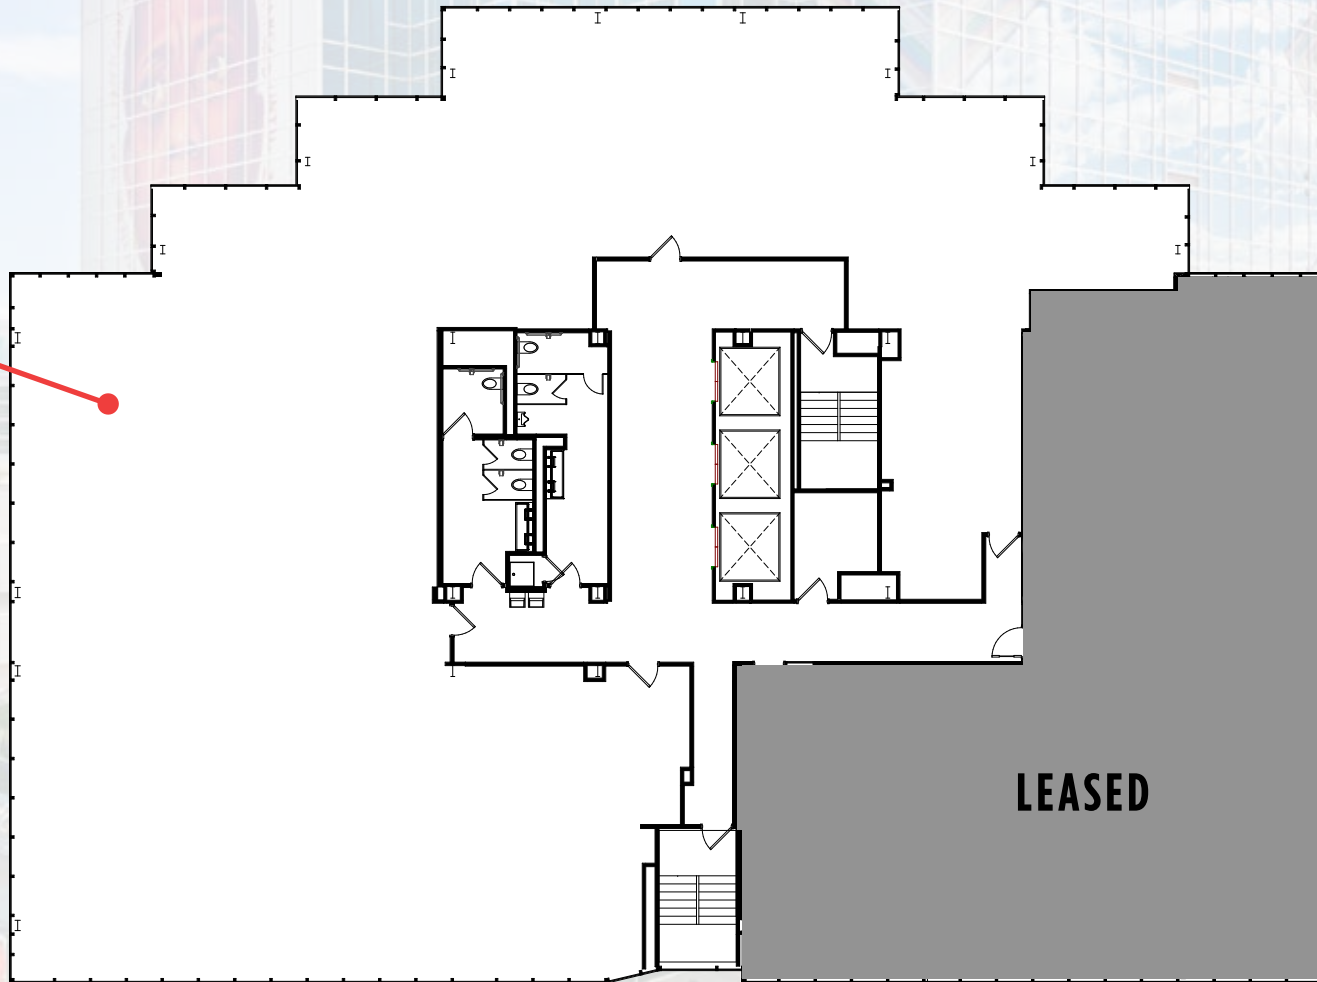

TEN-ONE

ON ROOSEVELT ROW

3RD FLOOR: ±11,516 RSF

FOR MORE INFORMATION CONTACT:

JERRY ROBERTS
+1 602 229 5829
jerry.roberts@cushwake.com

PAT BOYLE
+1 602 229 5828
pat.boyle@cushwake.com

TRUE NORTH
STUDIO

CUSHMAN &
WAKEFIELD

TEN-ONE

ON ROOSEVELT ROW

5TH FLOOR: ±11,516 RSF

FOR MORE INFORMATION CONTACT:

JERRY ROBERTS
+1 602 229 5829
jerry.roberts@cushwake.com

PAT BOYLE
+1 602 229 5828
pat.boyle@cushwake.com

TRUE NORTH
STUDIO

CUSHMAN &
WAKEFIELD

TEN-ONE

ON ROOSEVELT ROW

7TH FLOOR: ±7,566 RSF

SUITE 702
±7,566 RSF

FOR MORE INFORMATION CONTACT:

JERRY ROBERTS
+1 602 229 5829
jerry.roberts@cushwake.com

PAT BOYLE
+1 602 229 5828
pat.boyle@cushwake.com

TRUE NORTH
STUDIO